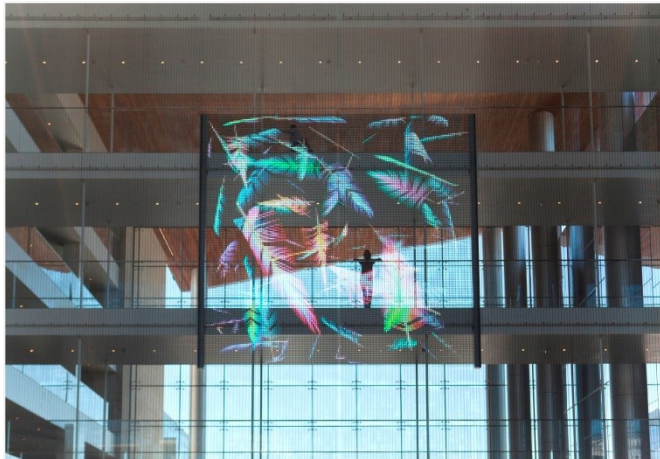

GKD: breaking new ground in the field of façade and ceiling design

Metallic mesh systems for safety, solar management, medialisation and daylight control

WORLD WIDE WEAVE

Picture 1: The innovative roller shutter system made of Licorne spiral mesh combine natural daylight transmission with efficient solar protection.

Picture 2: Solar protection façade made of Omega mesh at the new headquarters of the Turkish Contractors Association in Ankara.

Picture 3: Transparent MEDIAMESH®-Screen with six LEDs per pixel in a court house in Long Beach, California.