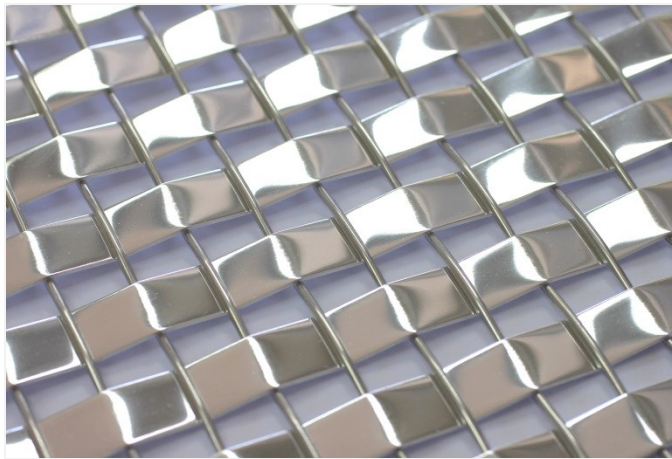

GKD: breaking new ground in the field of façade and ceiling design

Metallic mesh systems for safety, solar management, medialisation and daylight control

WORLD WIDE WEAVE

Picture 1: The innovative roller shutter system made of Licorne spiral mesh combine natural daylight transmission with efficient solar protection.

Picture 2: Solar protection façade made of Omega mesh at the new headquarters of the Turkish Contractors Association in Ankara.

Picture 3: Transparent MEDIAMESH®-Screen with six LEDs per pixel in a court house in Long Beach, California.

Picture 4: New high-gloss Atlantic Glow mesh type from GKD.

Picture 1, 4 © GKD
Picture 2 © Yunus Özkazanç
Picture 3 © Jennifer Steinkamp

We will be happy to send you the desired images in printable resolution by e-mail.