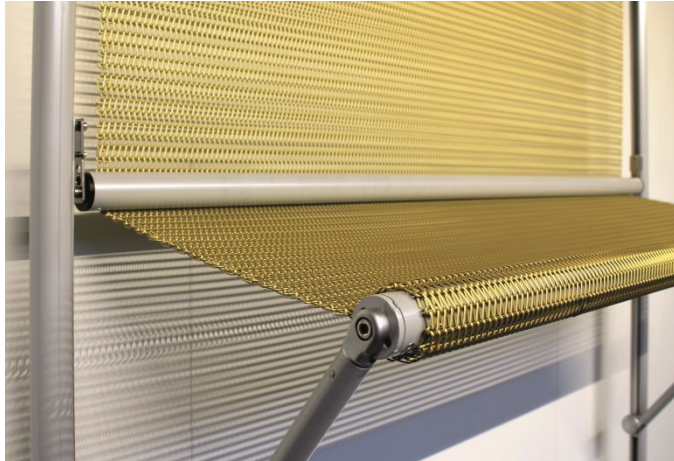

GKD: breaking new ground in the field of façade and ceiling design

Metallic mesh systems for safety, solar management, medialisation and daylight control

WORLD WIDE WEAVE

Picture 1: The innovative roller shutter system made of Licorne spiral mesh combine natural daylight transmission with efficient solar protection.

Picture 2: Solar protection façade made of Omega mesh at the new headquarters of the Turkish Contractors Association in Ankara.

Picture 3: Transparent MEDIAMESH®-Screen with six LEDs per pixel in a court house in Long Beach, California.

Picture 4: New high-gloss Atlantic Glow mesh type from GKD.

Picture 1, 4 © GKD
Picture 2 © Yunus Özkazanç
Picture 3 © Jennifer Steinkamp

We will be happy to send you the desired images in printable resolution by e-mail.